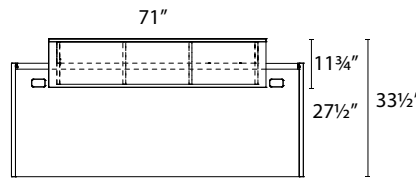

Modern Reception

- Stylish modern design
- Non-handed return configuration
- Contemporary two-tone finish
- Built-in cubby-hole transaction top