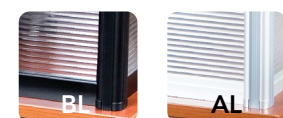

Straight Transaction Top

Corner Transaction Top

Post Package

Polycarbonate Panels

Available Standard Laminate Top Finishes:

Available Rail & Post Finishes:

Gallery Transaction Shell

- Gallery transaction shells fit over compatible 72" products
- Perfect for reception desk applications
- Use with INV-3072DS, INV-3672DS, INV-2472SH, INV-7236CM & INV-3672CM

Pure White only:

Available Finishes:

Modern Reception

- Stylish modern design
- Non-handed return configuration
- Contemporary two-tone finish
- Built-in cubby-hole transaction top

Customize your Reception ...