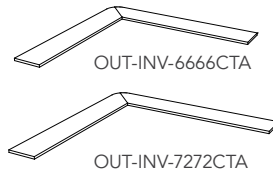

INNOVATIONS

IN-STOCK Reception Solutions

Outlines Transaction Top, Polycarbonate Divider Panels & Innovations Desking

- Straight or corner transactions tops in 1" thermally fused laminate are optional
- Fully customizable with Heartwood Manufacturing's Outlines Series

Straight Transaction Top

Corner Transaction Top

Post Package

Polycarbonate Panels

Available Standard Laminate Top Finishes:

Available Rail & Post Finishes:

Gallery Transaction Shell

- Gallery transaction shells fit over compatible 72" products
- Perfect for reception desk applications
- Use with INV-3072DS, INV-3672DS, INV-2472SH, INV-7236CM & INV-3672CM