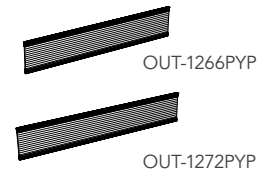

INNOVATIONS

IN-STOCK Reception Solutions

Outlines Transaction Top, Polycarbonate Divider Panels & Innovations Desking

- Straight or corner transactions tops in 1" thermally fused laminate are optional
- Fully customizable with Heartwood Manufacturing's Outlines Series

Straight Transaction Top

Corner Transaction Top

Post Package

Polycarbonate Panels

Available Standard Laminate Top Finishes:

Available Rail & Post Finishes:

Gallery Transaction Shell

- Gallery transaction shells fit over compatible 72" products
- Perfect for reception desk applications
- Use with INV-3072DS, INV-3672DS, INV-2472SH, INV-7236CM & INV-3672CM

Pure White only:

Available Finishes:

Modern Reception

- Stylish modern design
- Non-handed return configuration
- Contemporary two-tone finish
- Built-in cubby-hole transaction top

Customize your Reception ...