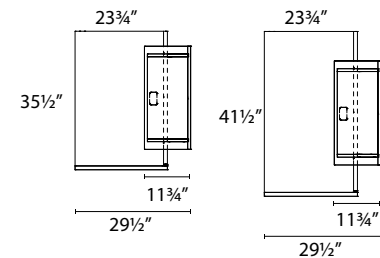

Modern Reception

- Stylish modern design
- Non-handed return configuration
- Contemporary two-tone finish
- Built-in cubby-hole transaction top