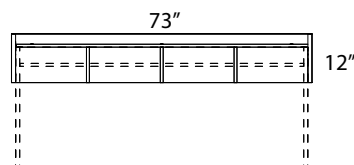

Gallery Transaction Shell

- Gallery transaction shells fit over compatible 72" products
- Perfect for reception desk applications
- Use with INV-3072DS, INV-3672DS, INV-2472SH, INV-7236CM & INV-3672CM