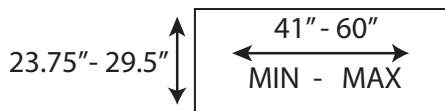

SIT-TO-STAND

MANUAL HEIGHT ADJUSTABLE BASE

MODEL: 900-CRANK-SL

FEATURES:

- Compact manual sit-to-stand desk frame (base only)
- Foldable handle prevents interference
- Top Size Range: 41"min - 60"max width (larger than 60" wide is not recommended)
- Height Range: 28.75"min - 48.5"max (NO TOP)

BASE FINISH:

Silver SL

- Adjustable levelers adaptable to almost any floor surface
- Weight Capacity: 154 lbs (excluding top)
- Compatible with modesty or desktop panels
- Product is **IN-STOCK**

COMPATIBLE LAMINATE TOPS: