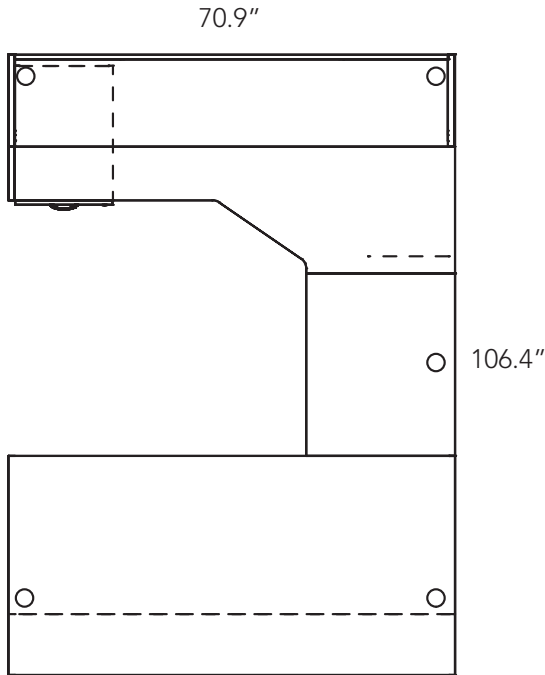

## Layout # 17A

**ZA-11-7236**

Desk Shell

**ZA-28-7236**

LH Extended Corner Credenza Shell

**ZA-43-3624**

Reversible Return/Bridge Shell

**Note:** For Layout 17B Replace ZA-28-7236 with ZA-27-3672.