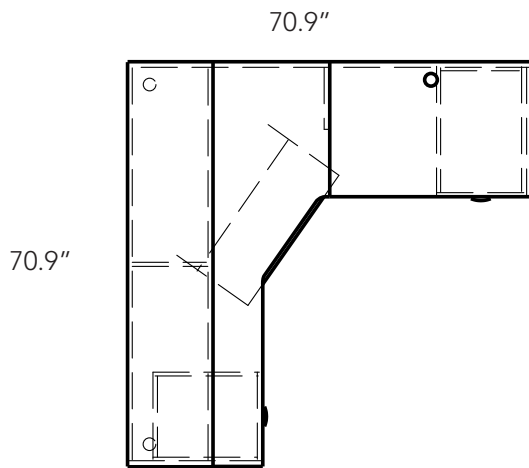

Zeta series

Available Colours:

Henna Cherry
(HC)
(Shown Below)

Figured Mahogany
(FM)

Layout # 10A

ZA-28-7236 RH Extended Corner Credenza Shell

ZA-43-3624 Reversible Return/Bridge Shell

ZA-53-1623 B-B-F Pedestal

ZA-54-1623 F-F Pedestal

ZA-01-2812 Keyboard/Mouse Shelf

ZA-36-7215 Open Storage Hutch

ZA-38-1730 4 Door Kit for 72" Hutch

ZA-36-6614 Tack Board/Pencil Tray for 72" Hutch

Note: For Layout 10B Replace ZA-28-7236 with ZA-27-3672.