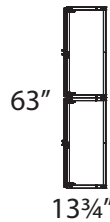

Tucana series

Available finishes:

Henna
Cherry

Figured
Mahogany

Grey

Winterwood

Metallic
Base

Layout # 7

TU-97R-6024	x9	Rectangle Top
TU-97L-7220	x9	Training Table Base for 60" & 72" Tops
INV-7232BK	X2	72" Bookcase
INV-32BKDRS	X3	Bookcase Door Set

Please refer to www.heartwooddl.com for current finish options available for this series.