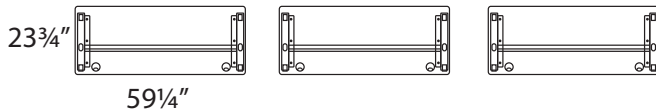

Tucana series

Available finishes:

Henna
Cherry

Figured
Mahogany

Grey

Winterwood

Metallic
Base

Layout # 7

TU-97R-6024	x9	Rectangle Top
TU-97L-7220	x9	Training Table Base for 60" & 72" Tops
INV-7232BK	X2	72" Bookcase
INV-32BKDRS	X3	Bookcase Door Set

Please refer to www.heartwooddl.com for current finish options available for this series.