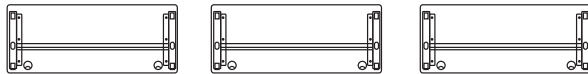

Tucana series

Available finishes:

Henna
Cherry

Figured
Mahogany

Grey

Winterwood

Metallic
Base

Layout # 7

TU-97R-6024	x9	Rectangle Top
TU-97L-7220	x9	Training Table Base for 60" & 72" Tops
INV-7232BK	X2	72" Bookcase
INV-32BKDRS	X3	Bookcase Door Set

Please refer to www.heartwooddl.com for current finish options available for this series.