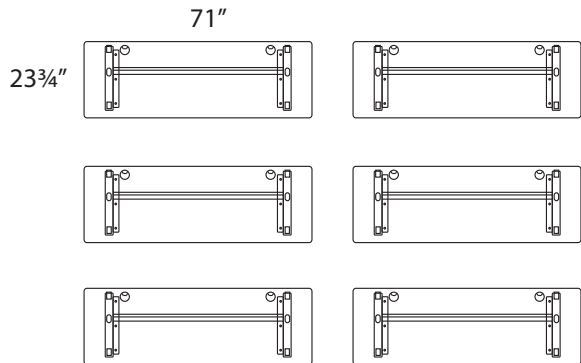

Tucana series

Available finishes:

Henna
Cherry

Figured
Mahogany

Grey

Winterwood

Metallic
Base

Layout # 6

TU-97R-7224	x6	Rectangle Top
TU-97L-7220	x6	Training Table Base for 60" & 72" Tops

Please refer to www.heartwooddl.com for current finish options available for this series.