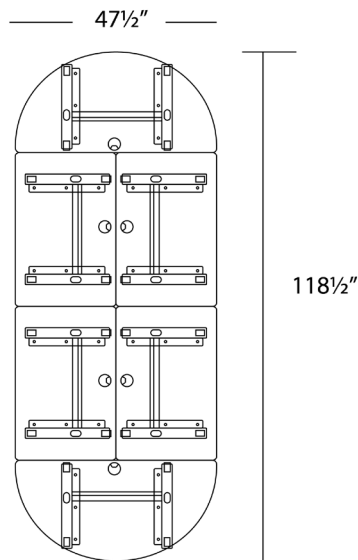

Tucana series

Available finishes:

Henna
Cherry

Figured
Mahogany

Grey

Winterwood

Metallic
Base

Layout # 5

TU-97R-6024 X 4 Rectangle Top

TU-97H-4824 X 2 Half Round Top

TU-97L-7220-ME X 4 Training Table Base for 72" Tops

TU-99L-2420-ME X 2 Base for 36" and 48" Tops

Please refer to www.heartwooddl.com for current finish options available for this series.