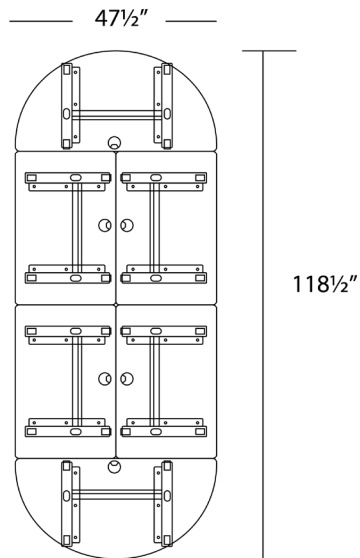

Tucana series

Available finishes:

Henna
Cherry

Figured
Mahogany

Grey

Winterwood

Metallic
Base

Layout # 5

TU-97R-6024 X 4

Rectangle Top

TU-97H-4824 X 2

Half Round Top

TU-97L-7220-ME X 4

Training Table Base for 72" Tops

TU-99L-2420-ME X 2

Base for 36" and 48" Tops