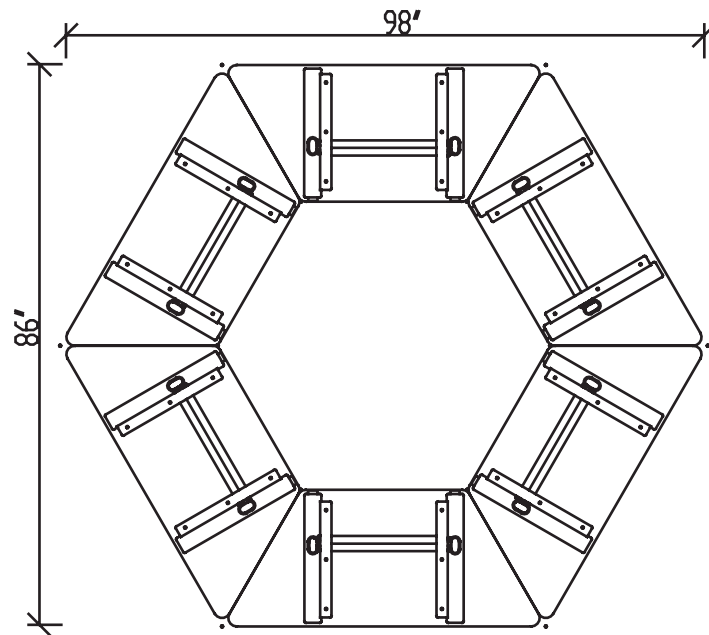

# Tucana series

Available finishes:

Henna  
Cherry

Figured  
Mahogany

Grey

Winterwood

Metallic  
Base

## Layout # 4

TU-97T-4824 X 6

Trapezoid Top

TU-97L-2420-ME X 6

Base for 36" and 48" Tops

Please refer to [www.heartwooddl.com](http://www.heartwooddl.com) for current finish options available for this series.