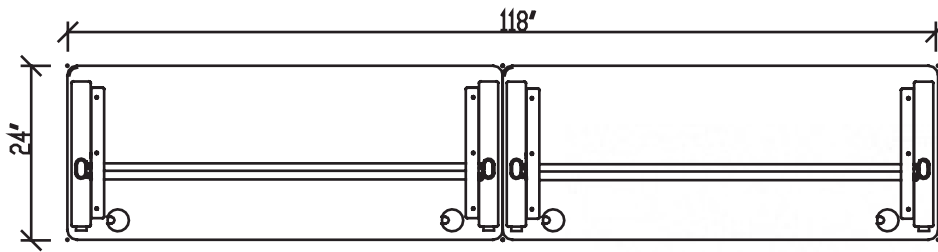

Tucana series

Available finishes:

Henna
Cherry

Figured
Mahogany

Grey

Winterwood

Metallic
Base

Layout # 3

TU-97R-6024 X 2

Rectangle Top

TU-97L-7220-ME X 2

Training Table Base for 72" Tops

Please refer to www.heartwooddl.com for current finish options available for this series.