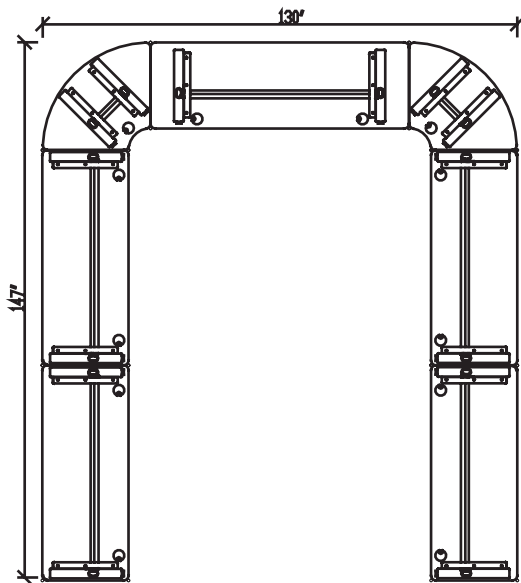

Tucana series

Available finishes:

Henna
Cherry

Figured
Mahogany

Grey

Winterwood

Metallic
Base

Layout # 2

TU-97Q-3030 X 2 Quarter Round Top

TU-97R-6024 X 4 Rectangle Top

TU-97R-7224 Rectangle Top

TU-97L-1520-ME X 2 Base for 30" Quarter Round Top

TU-97L-7220-ME X 5 Training Table Base for 72" Tops

Please refer to www.heartwooddl.com for current finish options available for this series.