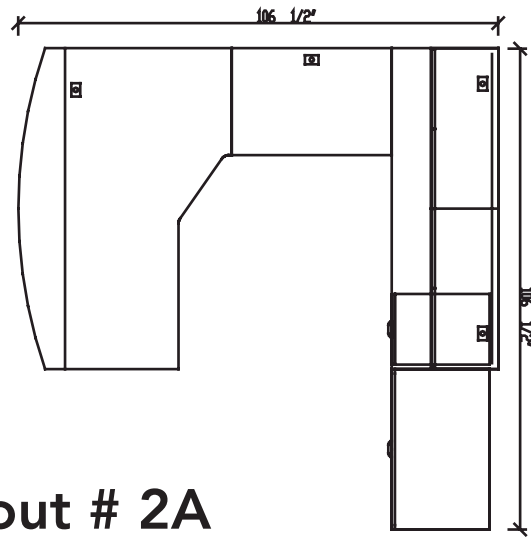

Pinnacle series

Available Colours:

Autumn Maple
AM
(Shown Below)

Layout # 2A