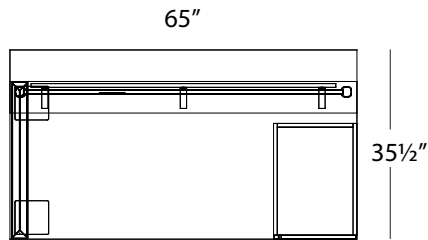

## Layout #16

**INV-3066TOP**

66" Rectangular Top

**INV-FPUF**

Freestanding Pedestal - No Top

**900-LOOP30**

30" Metal Loop Leg

**INV-MP1-1460LAP**

Laminate Hanging Modesty Panel

**OUT-1266PYP**

Polycarbonate Panel

**OUT-12POST X 2**

Post

**OUT-INV1266TA**

Transaction Top

**NOTE:** Non handed. Can be configured left or right.