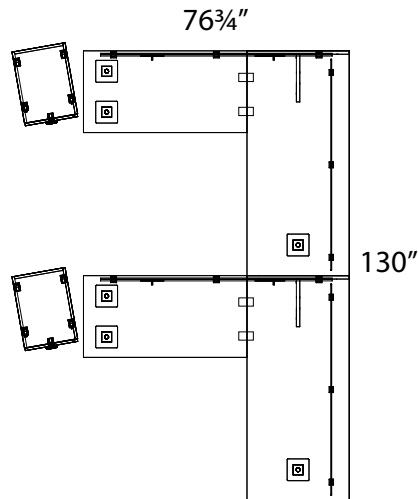

Sugar Maple
SM

Winter Wood
WW

Layout #15

INV-3066RLT x 2

Rectangular Bullet Top Desk

INV-2448TOP x 2

Rectangular Top

INV-MP1-1566PLX x 2

Plexiglass Hanging Modesty Panel

OUT-TM1-1572TB x 2

Tackboard Privacy Panel
w/ Top Mount Brackets

INV-MPUF x 2

Mobile Pedestal

100-WSCK x 2

Work Surface Connecting Kit

NOTE: Non handed. Can be configured left or right.