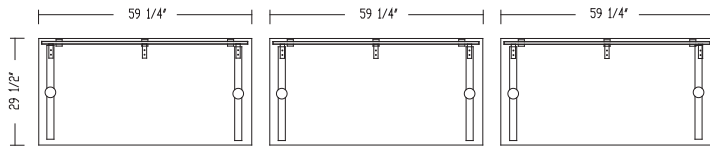

Outlines series

Available Colours:

Layout #12B

INV-3060TOP x 3 Rectangular Top

900-TEE30 x 6 Tee Base

100-WSB-52 x 3 Stiffener Bar

OUT-TM1-1560LAP x 3 Laminate Privacy Panel w/ Top Mount Brackets

INV-MP1-1460LAP x 3 Laminate Hanging Modesty Panel