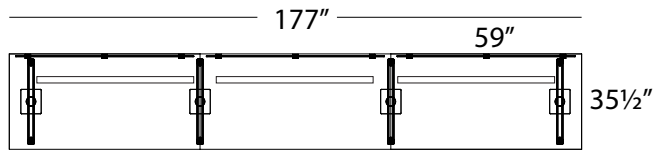

Sugar Maple
SM

Winter Wood
WW

Layout #12A

INV-3060TOP x 3 Rectangular Top

900-TEE30 x 4 Tee Base

100-WSB-52 x 3 Stiffener Bar

OUT-TM1-1560LAP x 3 Laminate Privacy Panel w/ Top Mount Brackets

INV-MP1-1460LAP x 3 Laminate Hanging Modesty Panel