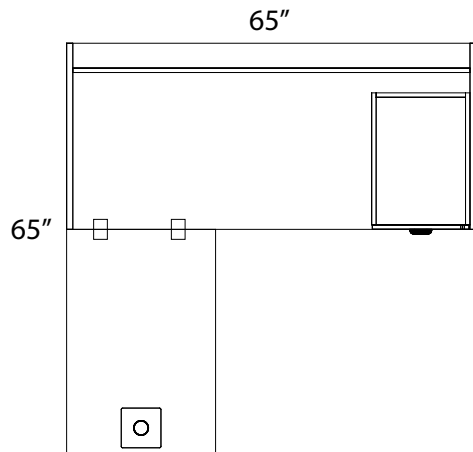

## Layout #10

**INV-2436TOP**

Rectangular Top

**INV-3066DS**

Desk Shell

**INV-FPUF**

Freestanding Pedestal - No Top

**900-RL2.5**

2 1/2" Round Leg

**INV-MP2-1466LAP**

Laminate Half Modesty Panel

**100-WSCK**

Work Surface Connecting Kit

**OUT-TM1-1566LAP**

Laminate Privacy Panel  
w/ Top Mount Brackets

**NOTE:** Non handed. Can be configured left or right.