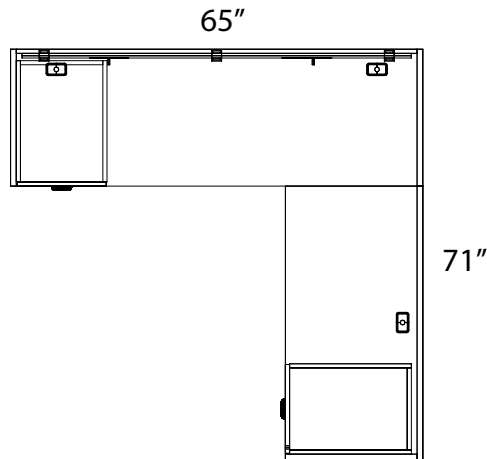

## Layout #8A

**INV-2466SH**

Credenza Shell

**INV-2448RSBR**

Non-Handed Return Shell

**INV-FPUF**

Freestanding Pedestal - No Top

**INV-FPFF**

Freestanding Pedestal - No Top

**OUT-TM1-1566TB**

Tackboard Privacy Panel  
w/ Top Mount Brackets

**NOTE:** Non handed. Can be configured left or right.

Please refer to [www.heartwooddl.com](http://www.heartwooddl.com) for current finish options available for this series.