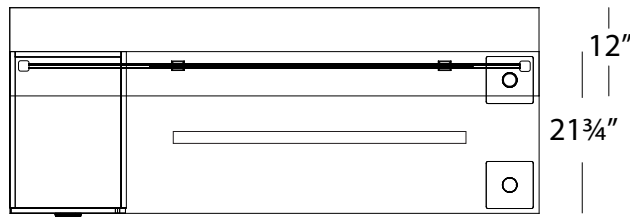

Outlines series

Available Colours:

Layout #7

INV-2272TOP

Rectangular Top

INV-FPUF

Freestanding Pedestal - No Top

OUT-1272PYP

Polycarbonate Panel

OUT-12POST x 2

Post Package

INV-MP1-1548PLX

Plexiglass Hanging Modesty Panel

900-TAPERLEG x 2

Straight Tapered Leg

OUT-INV1272TA

Transaction top

100-WSB-52

Stiffener Bar

NOTE: Non handed. Can be configured left or right.

Please refer to www.heartwooddl.com for current finish options available for this series.