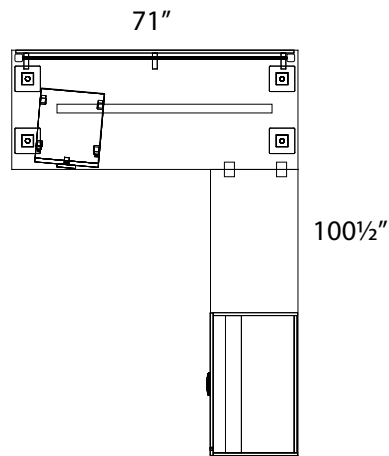

Outlines series

Available Colours:

Layout #6

INV-3072TOP	Rectangular Top
INV-2272TOP	Rectangular Top
INV-2236OLFX	Open Lateral File Storage - No Top
INV-MP1-1472LAP	Laminate hanging Modesty Panel
INV-MPF	Mobile Pedestal
INV-CUSH	Mobile Pedestal Seat Cushion

OUT-1272PYP	Polycarbonate Panel
OUT-12POST x 2	Post Package
900-SQ3 x 4	3" Square Leg
100-WSB-64	Stiffener Bar
100-WSCK	Work Surface Connecting Kit

NOTE: Non handed. Can be configured left or right.

Please refer to www.heartwooddl.com for current finish options available for this series.