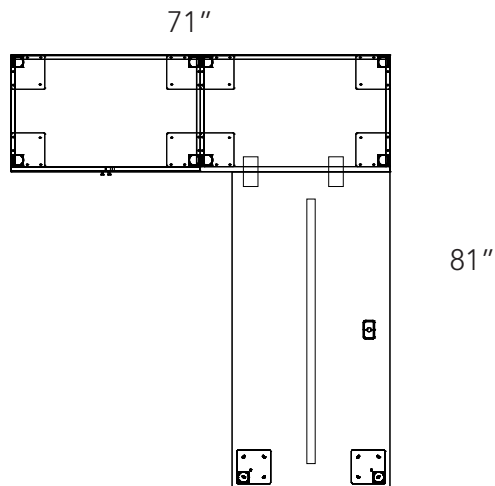

Pure White
PW

Bar - Aluminum Silver - AL

Silver - SL

Winter Wood
WW

Bar - Aluminum Silver - AL

Silver - SL

Layout #4

LEV-3060RET-SQ2

Return with 2" Offset Legs

LEV-2236CX-SR28

Desk Height Cabinet - No Top

LEV-2236COX-SR28

Desk Height Open Cabinet - No Top

LEV-2272TOP

Common Top to join 2 no top 36" unit

Please refer to www.heartwooddl.com for current finish options available for this series