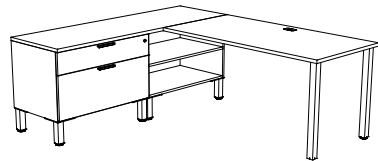

## Layout #31

LEV-3060RET-SQ2

RETURN - WITH 2" OFFSET LEGS

LEV-2236WDLFX-SR28

Desk Height Wide Drawer Over Lateral File - No Top

LEV-2236COX-SR28

Desk Height Open Cabinet - No Top

LEV-2272TOP