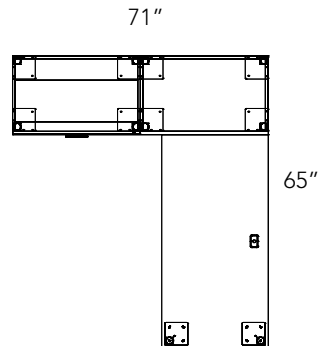

## Layout #31

LEV-3060RET-SQ2

RETURN - WITH 2" OFFSET LEGS

LEV-2236WDLFX-SR28

Desk Height Wide Drawer Over Lateral File - No Top

LEV-2236COX-SR28

Desk Height Open Cabinet - No Top

LEV-2272TOP