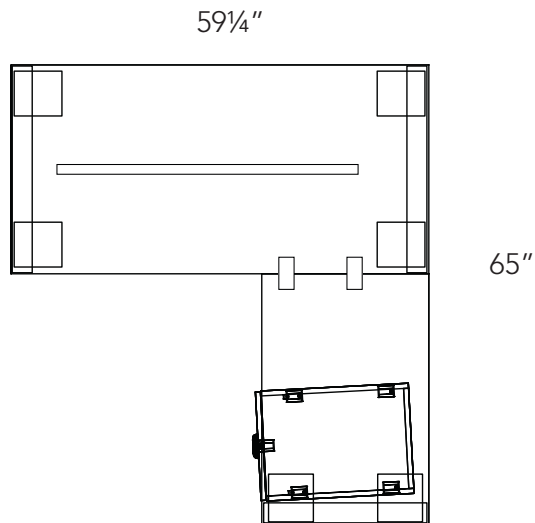

## Layout #25

LEV-3060TBL-LOOP

60" Table with Loop Legs

LEV-2436RET-LOOP

36" Return with Loop Legs

LEV-MPUF

Mobile Pedestal

Please refer to [www.heartwooddl.com](http://www.heartwooddl.com) for current finish options available for this series