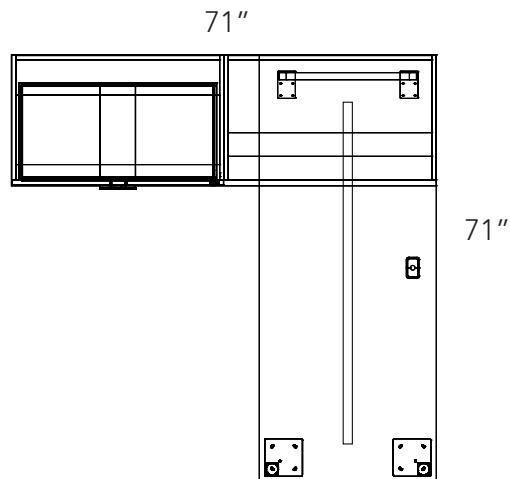

Pure White
PW

Bar - Aluminum Silver - AL

Silver- SL

Winter Wood
WW

Bar - Aluminum Silver - AL

Silver- SL

Layout #2

LEV-TR3072-SQ2	Tiered Desk with 2" Offset legs
LEV-2236WDLFX-21	Credenza height wide drawer over lateral file - no top
LEV-2236COX-21	Credenza height open cabinet - no top
LEV-2272TOP	Common Top to join 2 no top 36" unit