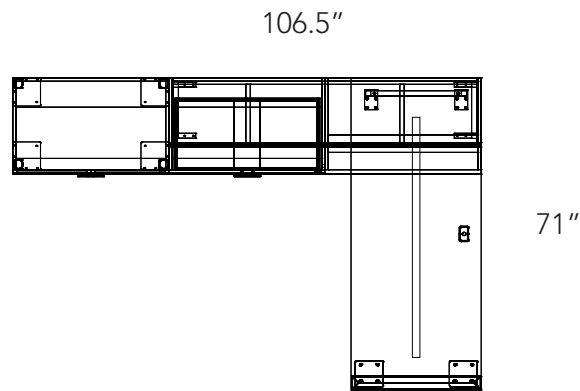

Pure White
PW

Bar - Aluminum Silver - AL

Silver- SL

Winter Wood
WW

Bar - Aluminum Silver - AL

Silver- SL

Layout #19

LEV-TR3072-LOOP	Tiered Desk with Loop Legs
LEV-2236WDLFX-21	Credenza Height Wide Drawer over Lateral File - No Top
LEV-2236COX-21	Credenza Height Open Cabinet - No Top
LEV-2272TOP	Common Top to join 2 No Top 36" Units
LEV-TR4372MHHD4-AL	Tiered Hutch with 4 Aluminium Doors
LEV-SR6536TCWDLF-AL	Storage cabinet with Aluminium Doors / Wide Drawer over Lateral File