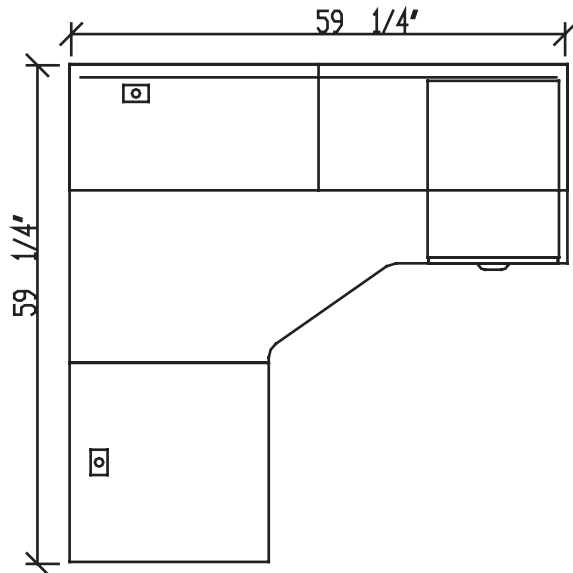

Winter Wood
WW

Layout #9A

INV-2424RS	Non handed Return Shell
INV-3660CM	Extended Corner Module
INV-HPF	Hanging Pedestal

INV-3660H	60" Open Hutch
INV-3660TB	Tackboard

Note: For Layout 9B replace item INV-3660CM with INV-6036CM.