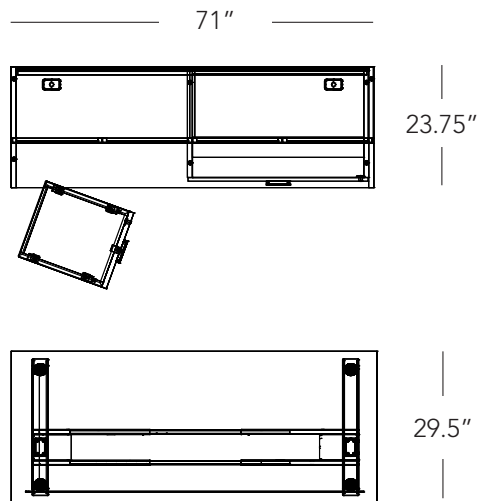

Winter Wood
WW

Layout #76

INV-2472SH	Credenza Shell
INV-3672H	72" Open Hutch
INV-72HDRS-AL	72" Aluminum Glass Doors for Hutch
INV-3672TB	Tackboard
INV-2236OFLX	Open Lateral Files Storage - No Top
INV-MPF	21" Mobile Pedestal
INV-CUSH	Mobile Pedestal Seat Cushion

INV-3072TOP	72" Rectangular Top
CAL-E1-2LEG	Straight Electric Height Adjustable 2-leg Base
INV-MP1-1566PLX	Plexiglass Hanging Modesty Panel