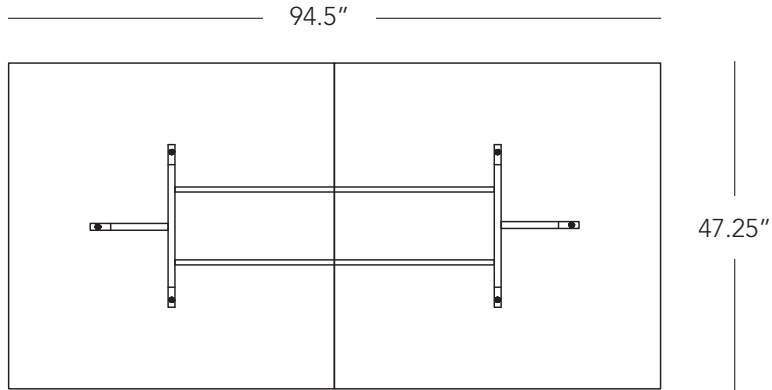

Winter Wood
WW

Layout #75

INV-SQ48 x2 48" Square Top

INV-PSE96 Expandable Panel Base

100-WSCK Worksurface Connecting Kit