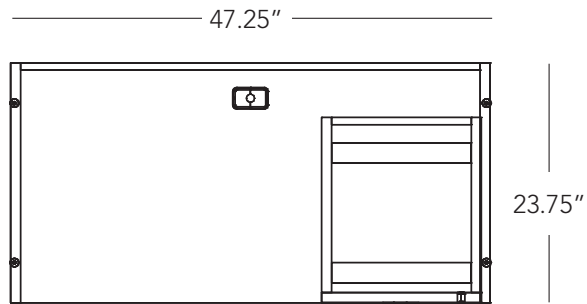

## Layout #72

INV-2448DS

Desk Shell

INV-HPF

Hanging Pedestal