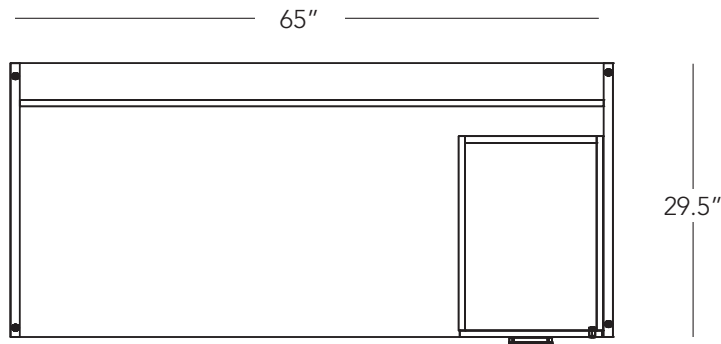

Winter Wood
WW

Layout #70

INV-3066DS

Desk Shell

INV-HPF

Hanging Pedestal