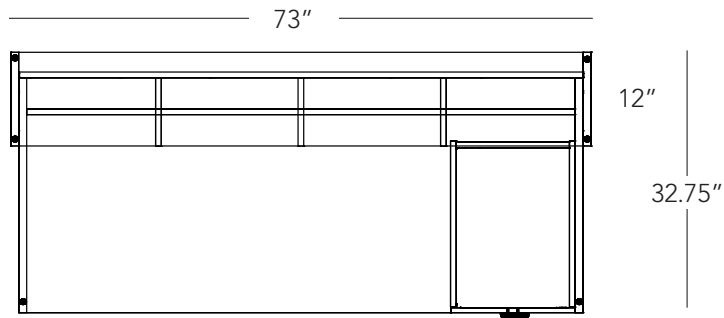

Pure White
PW

Available Desk Finishes:

Layout #69

INV-3072DS	Desk Shell
INV-1274GTA	74" Gallery Transaction Shell
INV-HPF	Hanging Pedestal