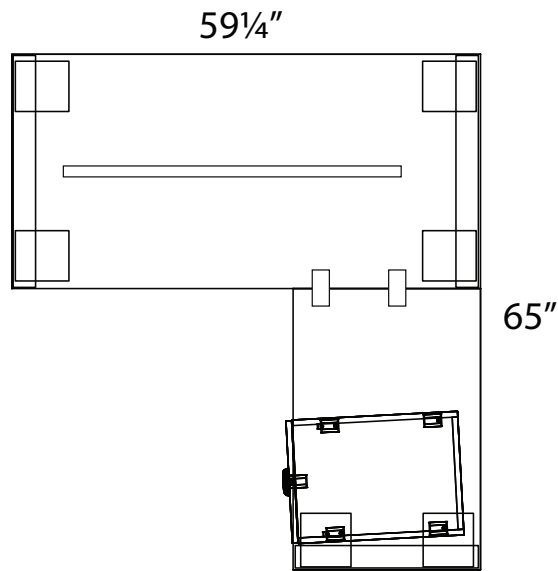

Winter Wood
WW

Layout #64

INV-3060TBL-LOOP 60" Table with Loop Legs

INV-2436RET-LOOP 36" Return with Loop Legs

INV-MPUF Mobile Pedestal