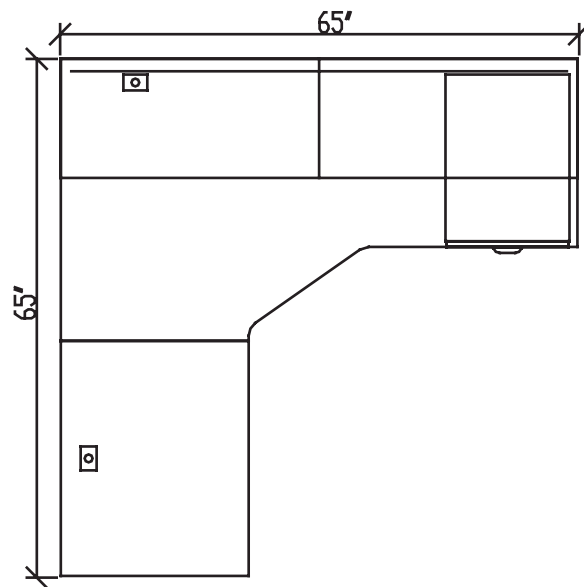

Winter Wood
WW

Layout #5A

INV-2430RSBR	Return Shell/Bridge
INV-3666CM	Extended Corner Module
INV-HPF	Hanging Pedestal

INV-3666H	66" Open Hutch
INV-3666TB	Tackboard

Note: For Layout 5A Replace INV-3666CM with INV-6636CM.
Please refer to www.heartwooddl.com for current finish options available for this series