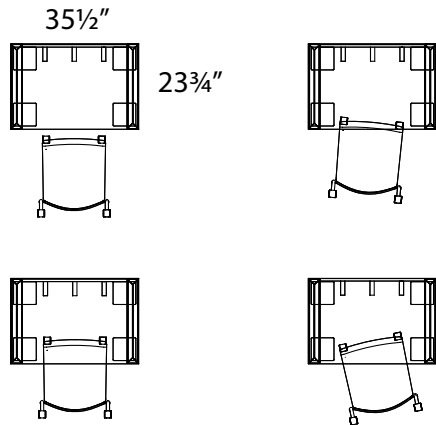

Hardrock Maple
HM

Royal Mahogany
RM

Sugar Maple
SM

Winter Wood
WW

Available Finishes:

Layout #54

| | | |
|-----------------|----|---|
| INV-2436TOP | x4 | 36" Rectangle Top |
| 900-LOOP24 | x8 | 24" Loop Leg |
| INV-MP1-1430LAP | x4 | Laminate Hanging Modesty Panel |
| DUN-GUFA-04 | x2 | Dune Chair - No Arms with Casters (Qty 2) |