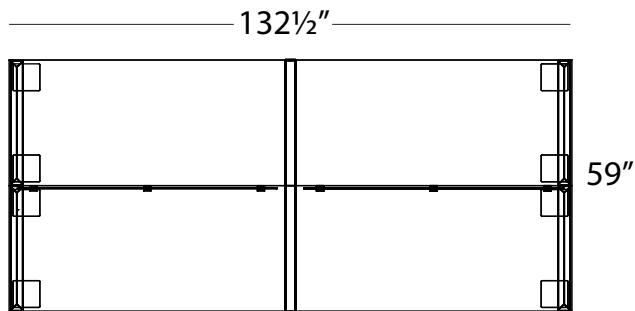

## Layout #50

INV-3066TOP	x 4	66" Rectangular Top
900-LOOP30	x 4	30" Loop Leg
OUT-TM1-1566PLX	x 2	Plexiglass privacy panel with top mount brackets
FRM-3048P	x 2	48" Tall Panel

FRM-48PET	x 2	Panel End Trim
FRM-PCK		Panel Connecting Kit
FRM-WSMK	x 2	Work Surface Mounting Kit
100-WSB-52		52" Stiffener Bar