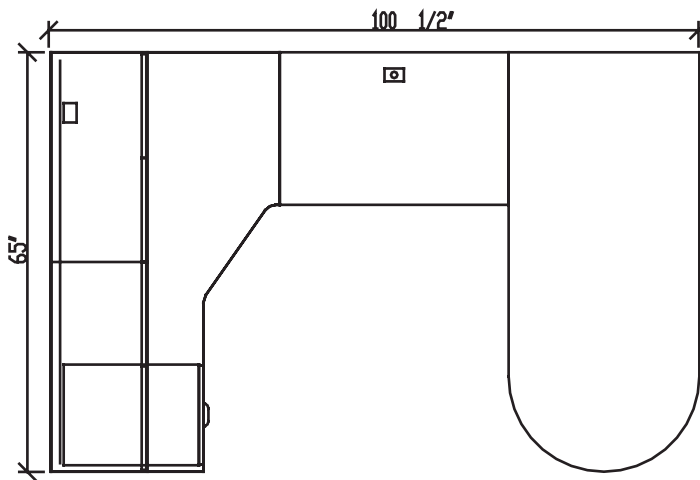

Winter Wood
WW

Layout #4A

INV-6636CM	Extended Corner Module
INV-2436RSBR	Return Shell/Bridge
INV-3066BLT	Bullet Top
INV-FPUF	Freestanding Pedestal - No Top

INV-3666H	66" Open Hutch
INV-66HDRS	66" Laminate Hutch Doors
INV-3666TB	Tackboard

Note: For Layout 4B Replace INV-6636CM With INV-3666CM.

Please refer to www.heartwooddl.com for current finish options available for this series