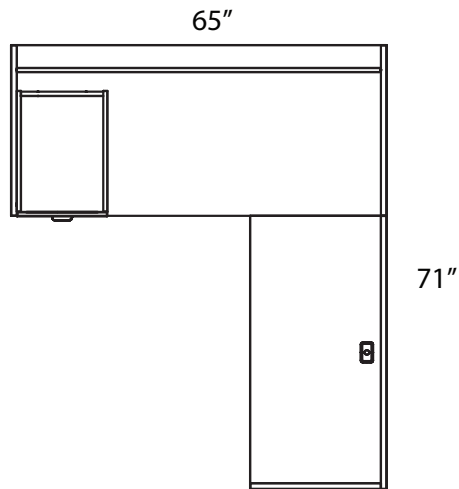

Winter Wood
WW

Layout #44

INV-3066DS	Desk Shell
INV-2442RSBR	Non Handed Return Shell/Bridge
INV-HPF	Hanging Pedestal

Note: Non handed. Can be configured left or right.