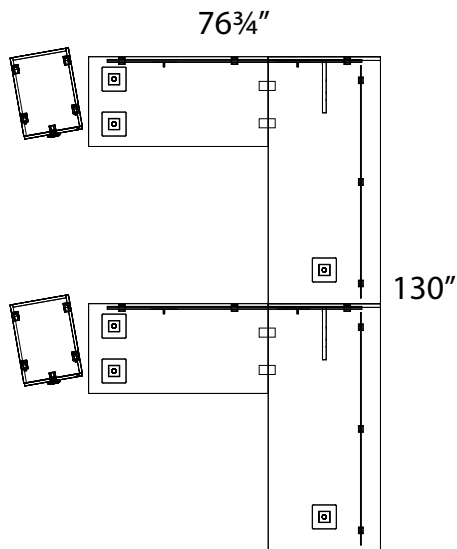

## Layout #42

INV-3066RLT	x2	Rectangular Bullet Top Desk
INV-2448TOP	x2	48" Rectangle Top
INV-MP1-1466PLX	x2	Plexiglass Hanging Modesty Panel
OUT-TM1-1572TB	x2	Tackboard Privacy Panel With Top Mount Brackets