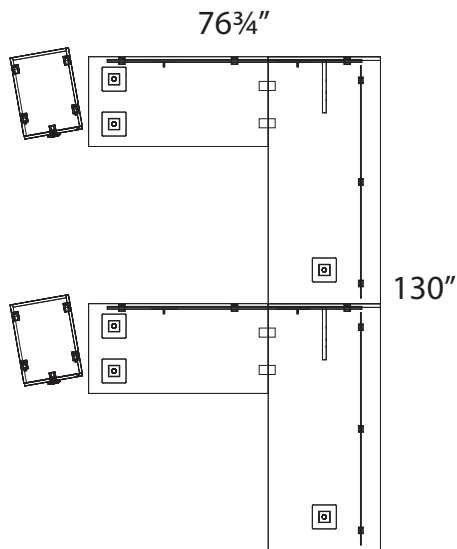

## Layout #42

INV-3066RLT	x2	Rectangular Bullet Top Desk
INV-2448TOP	x2	48" Rectangle Top
INV-MP1-1466PLX	x2	Plexiglass Hanging Modesty Panel
OUT-TM1-1572TB	x2	Tackboard Privacy Panel With Top Mount Brackets