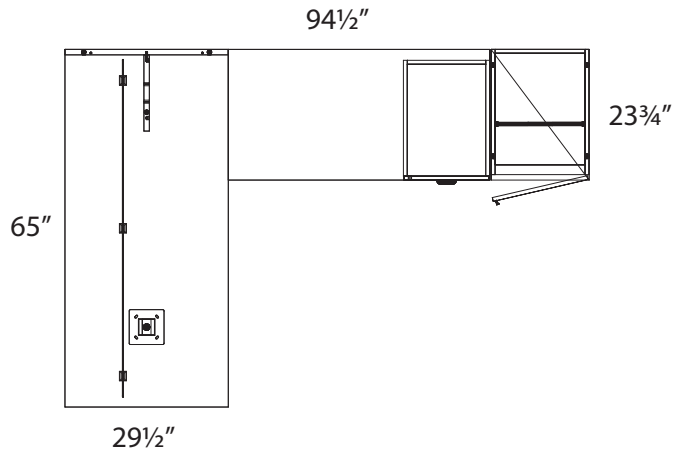

## Layout #41C

INV-3066RLT	Rectangular Bullet Top Desk
INV-2448TOP	48" Rectangle Top
INV-MP1-1560LAP	Laminate Hanging Modesty Panel
INV-FPUF	Freestanding Pedestal - No Top
INV-6518WC	Wardrobe / Storage Cabinet