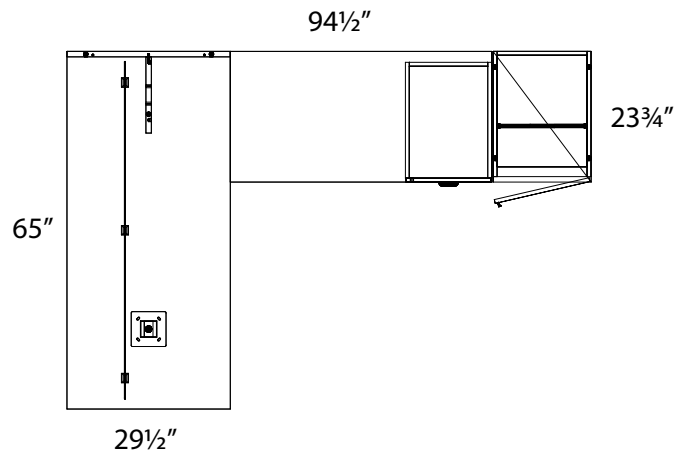

## Layout #41A

INV-3066RLT	Rectangular Bullet Top Desk
INV-2448TOP	48" Rectangle Top
INV-MP1-1560PLX	Plexiglass Hanging Modesty Panel
INV-FPUF	Freestanding Pedestal - No Top
INV-6518WC	Wardrobe / Storage Cabinet