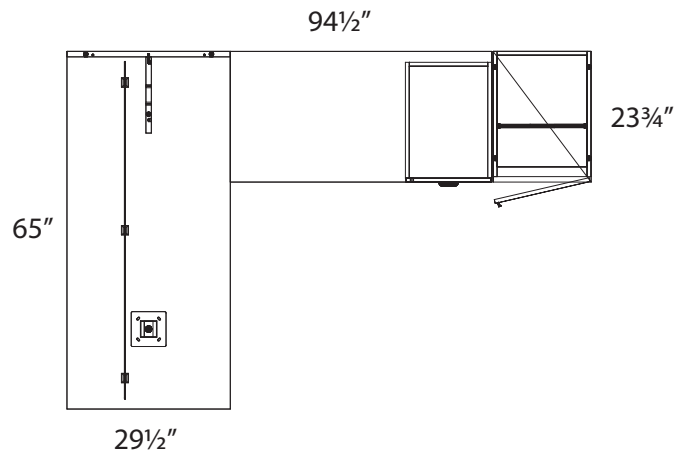

Hardrock Maple
HM

Royal Mahogany
RM

Sugar Maple
SM

Winter Wood
WW

Available Finishes:

Layout #41A

INV-3066RLT	Rectangular Bullet Top Desk
INV-2448TOP	48" Rectangle Top
INV-MP1-1560PLX	Plexiglass Hanging Modesty Panel
INV-FPUF	Freestanding Pedestal - No Top
INV-6518WC	Wardrobe / Storage Cabinet

INV-1736OS	x 2	Open Overhead Storage
INV-72HDRS		Laminate Doors For Overhead Storage
100-WSCK		Work Surface Connecting Kit

**The wardrobe cabinet's door can be installed with either right or left handedness.