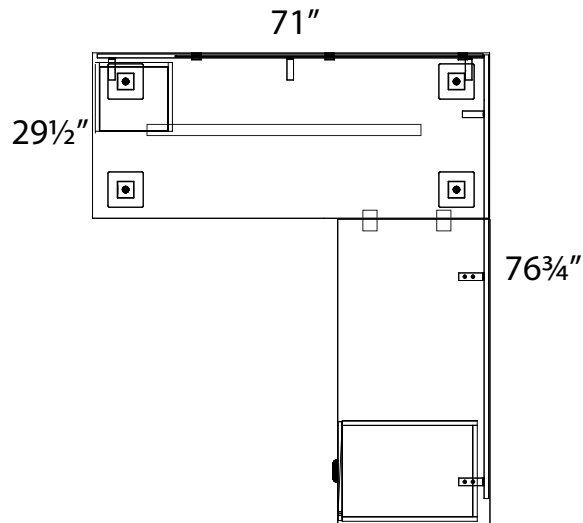

## Layout #38

INV-2448TOP	48" Rectangle Top
INV-3072TOP	72" Rectangle Top
INV-FPUF	x 2 Freestanding Pedestal - No Top
900-SQ3	3" Square Leg
INV-MP1-1472LAP	Laminate Hanging Modesty Panel
INV-1418VC	14" Vertical Cubby

OUT-EM1-1566PLX	Plexiglass Privacy Panel With Edge Mount Brackets
100-WSB-64	64" Stiffener Bar For Use W/ 72" Tops
100-WSCK	x 2 Work Surface Connecting Kit

Note: Non handed. Can be configured left or right.