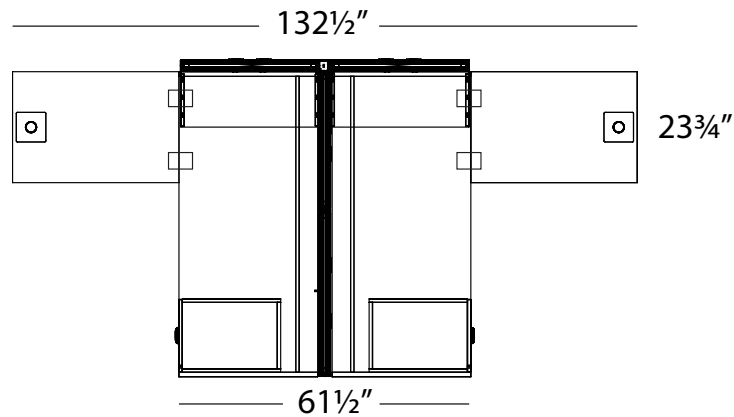

## Layout #37

INV-3066DS	x 2	66" Desk Shell
INV-2436TOP	x 2	48" Rectangle Top
INV-FPUF	x 2	Freestanding Pedestal - No Top
900-RL2.5 X	x 2	2½" Round Leg
FRM-48SQP-3W		Square 3 Way Connecting Post
FRM-3048P	x 3	48" Tall Panel
FRM-3648P		48" Tall Panel