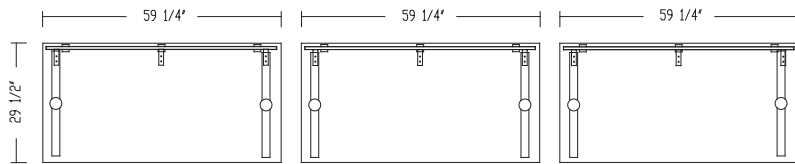

## Layout #35B

|                 |     |  |
|-----------------|-----|--|
| INV-3060TOP     | x 3 | 60" Rectangular Top                          |
| 900-TEE30       | x 6 | Tee Base                                     |
| 100-WSB-52      | x 3 | 52" Stiffener Bar                            |
| OUT-TM1-1560LAP | x 3 | Laminate Privacy Panel w/ Top Mount Brackets |
| INV-MP1-1460LAP | x 3 | Laminate Hanging Modesty Panel               |