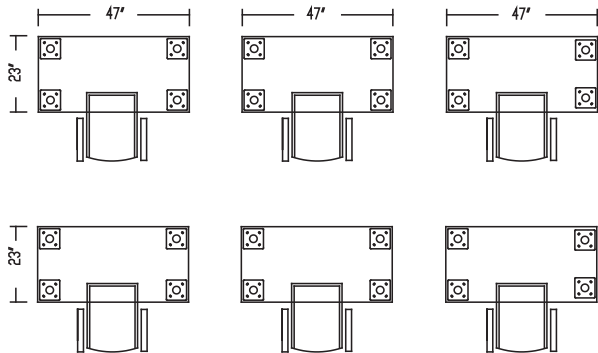

Hardrock Maple
HM

Royal Mahogany
RM

Sugar Maple
SM

Winter Wood
WW

Available Finishes:

Layout #34B

INV-2448TOP	x 6	48" Rectangular Top
900-RL2.5	x 24	2 1/2" Round Leg
100-WSB-40	x 6	40" Stiffener Bar
HER-MB	x 3	Hera Mid-Back Task Chair - Quantity of 2