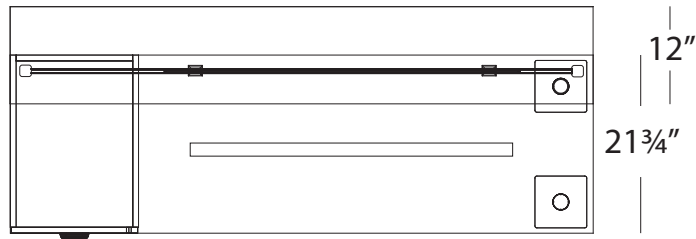

Innovations

series

Grey
GR

Pure White
PW

* **Tops only finishes**

Autumn Maple
AM

Evening Zen
EZ

Grey Dusk
GD

Hardrock Maple
HM

Royal Mahogany
RM

Sugar Maple
SM

Winter Wood
WW

Available Finishes:

Layout #31

INV-2272TOP 72" Rectangular Top - Common Top

INV-FPUF Freestanding Pedestal - No Top

OUT-1272PYP Polycarbonate Panel

OUT-12POST x 2 Outlines Post Package

INV-MP1-1548PLX Plexiglass Hanging Modesty Panel

900-TAPERLEG x 2 Straight Tapered Leg

OUT-INV1272TA Transaction Top

100-WSB-52 52" Stiffener Bar

NOTE: Non handed. Can be configured left or right.