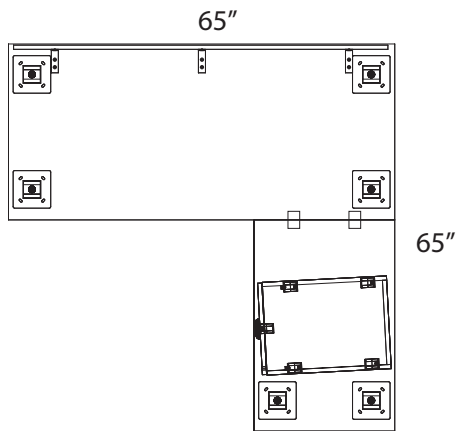

Winter Wood
WW
(Shown Below)

Layout #28

INV-3066TOP Rectangular Top

INV-2436TOP Rectangular Top

INV-MPF Mobile Pedestal

INV-CUSH Mobile Pedestal Seat Cushion

INV-MP1-1466LAP Laminate Hanging Modesty Panel

900-RL2.5 x 6 2 1/2" Round Leg

100-WSB-52 Stiffener Bar

100-WSCK Work Surface Connecting Kit

NOTE: Non handed. Can be configured left or right.

Please refer to www.heartwooddl.com for current finish options available for this series