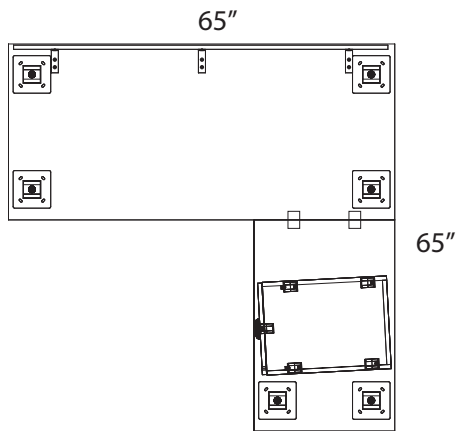

## Layout #28

INV-3066TOP	66" Rectangular Top
INV-2436TOP	36" Rectangular Top
INV-MPF	21" Mobile Pedestal
INV-CUSH	Mobile Pedestal Seat Cushion

INV-MP1-1466LAP	Laminate Hanging Modesty Panel
900-RL2.5	x 6 2 1/2" Round Leg
100-WSB-52	52" Stiffener Bar
100-WSCK	Work Surface Connecting Kit