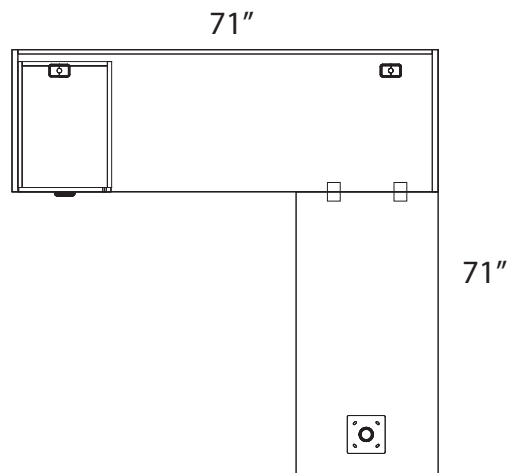

## Layout #27

INV-2472SH

Credenza Shell

INV-2448TOP

48" Rectangular Top

INV-HPF

Hanging Pedestal

900-RL2.5